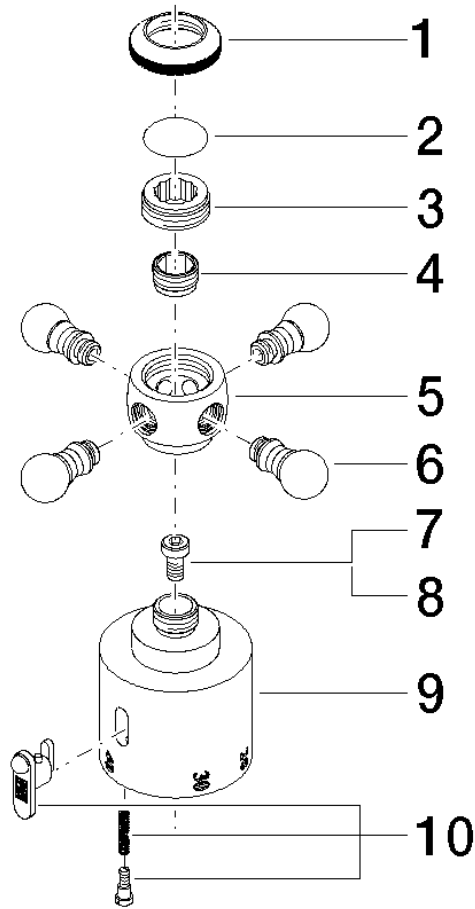

ST 050 304 6360

- shower with fixed riser projection 420mm
- Rain shower: PURE RAIN, max. flow rate 14 l/min (at 3 bar)
- Function from: 8 l/min
- rain shower Ø 200 mm
- rain shower with anti-scale system
- Hand shower: Three or five settings: COMPACT RAIN, COMPACT SOFT FLOW, COMPACT AQUAPRESSURE FLOW, max. flow rate 9 l/min (at 3 bar)
- spray head Ø 95mm
- rotary diverter for fixed-riser shower/hand shower
- height of fittings up to rain shower (bottom edge) 985mm
- height of fittings up to top edge of elbow 1160mm
- two-part push-on rosette Ø 65 mm
- rosette for shower holder Ø 65mm
- rosette for wall mounting Ø 60mm
- gauge 150 mm - 13 mm
- metal shower hose 1250mm with integrated anti-twist protection
- 1/2" connection
- Pipe diameter 20 mm

ST 050 304 6360

ST 050 304 6360  
Parts for other  
finishes can be found  
here: Chrome

**Spare parts list**

No.	Item Number	Name	Quantity used	Delivery time
1	09 20 36 005-28	handle	1	20
2	09 26 01 016 90	accessories	1	2
3	09 20 83 006 90	handle	1	2
4	09 24 03 119 90	nipple	1	2
5	09 20 36 060-28	handle	1	20
6	09 20 36 004-28	handle	4	20
7	90 30 30 027 00 90	screw	1	2
8	09 30 33 004 90	screw	1	2
9	09 17 33 003-28	handle	1	20
10	90 21 33 020 00 90	handle	1	2