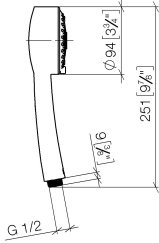

ST 050 304 6360

- shower with fixed riser projection 420mm
- Rain shower: PURE RAIN, max. flow rate 14 l/min (at 3 bar)
- Function from: 8 l/min
- rain shower Ø 200 mm
- rain shower with anti-scale system
- Hand shower: Three or five settings: COMPACT RAIN, COMPACT SOFT FLOW, COMPACT AQUAPRESSURE FLOW, max. flow rate 9 l/min (at 3 bar)
- spray head Ø 95mm
- rotary diverter for fixed-riser shower/hand shower
- height of fittings up to rain shower (bottom edge) 985mm
- height of fittings up to top edge of elbow 1160mm
- two-part push-on rosette Ø 65 mm
- rosette for shower holder Ø 65mm
- rosette for wall mounting Ø 60mm
- gauge 150 mm - 13 mm
- metal shower hose 1250mm with integrated anti-twist protection
- 1/2" connection
- Pipe diameter 20 mm

MADISON Showerpipe with shower thermostat - Brushed Durabrass (23kt Gold)

---

MADISON

ST 050 304 6360

ST 050 304 6360  
mm [inches]

Flow rate chart

Certificates

LGA\_18610.

ST 050 304 6360

- shower with fixed riser projection 420mm
- rain shower Ø 200 mm
- rain shower with anti-scale system
- max. rainshower flow 14 l/min
- Function from: 8 l/min
- rotary diverter for fixed-riser shower/hand shower
- height of fittings up to rain shower (bottom edge) 985mm
- height of fittings up to top edge of elbow 1160mm
- two-part push-on rosette Ø 65 mm
- rosette for shower holder Ø 65mm
- rosette for wall mounting Ø 60mm
- gauge 150 mm - 13 mm
- metal shower hose 1250mm with integrated anti-twist protection
- 1/2" connection
- Pipe diameter 20 mm