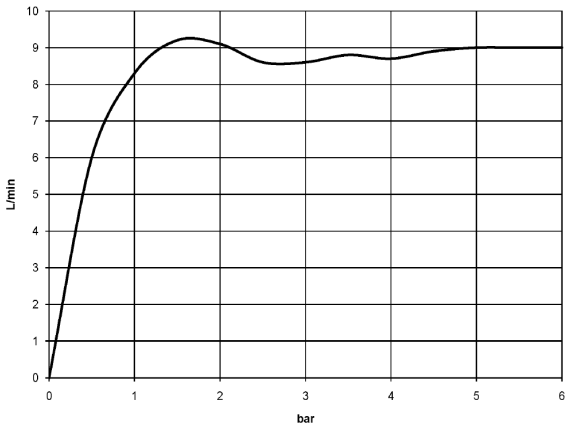

MADISON Showerpipe with shower thermostat - Brushed Durabrass (23kt Gold)

---

MADISON

ST 050 304 6360

ST 050 304 6360  
mm [inches]

Flow rate chart

Certificates

LGA\_18610.