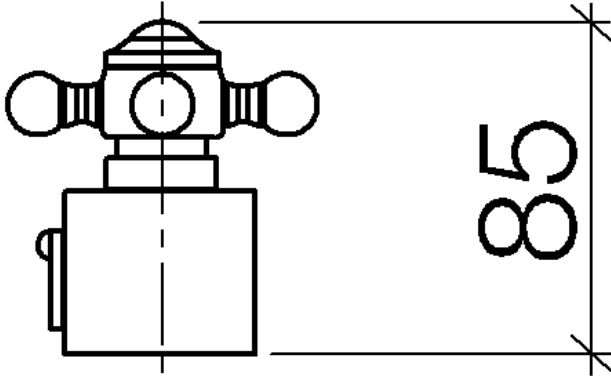

ST 050 304 6360