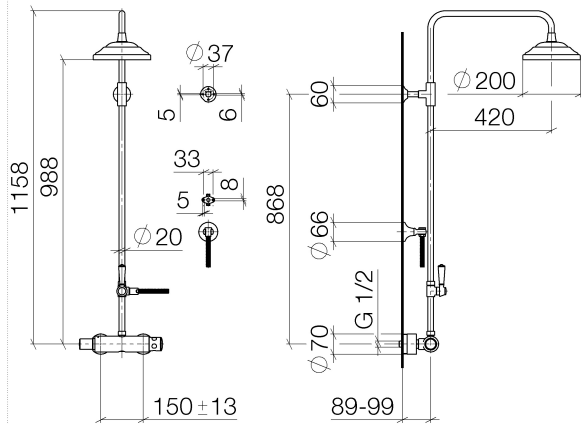

ST 050 304 6360

- shower with fixed riser projection 420mm
- rain shower Ø 200 mm
- rain shower with anti-scale system
- max. rainshower flow 14 l/min
- Function from: 8 l/min
- rotary diverter for fixed-riser shower/hand shower
- height of fittings up to rain shower (bottom edge) 985mm
- height of fittings up to top edge of elbow 1160mm
- two-part push-on rosette Ø 65 mm
- rosette for shower holder Ø 65mm
- rosette for wall mounting Ø 60mm
- gauge 150 mm - 13 mm
- metal shower hose 1250mm with integrated anti-twist protection
- 1/2" connection
- Pipe diameter 20 mm

Intrinsic protection against back flow.

NOTE: The handles must be ordered separately from the fittings!

MADISON Showerpipe with shower thermostat - Brushed Durabrass (23kt Gold)

---

MADISON

ST 050 304 6360

ST 050 304 6360  
1:10

**Flow rate chart**

**Certificates**

LGA\_38665.

ST 050 304 6360  
Parts for other finishes can be found here: Chrome

**Spare parts list**

No.	Item Number	Name	Quantity used	Delivery time
1	04 12 05 038 01-28	shower	1	60
2	04 28 22 101 20-28	spout	1	20
3	90 14 10 011 00 90	seal	1	2
4	90 17 11 037 01-28	holder	1	-
Spare part can no longer be ordered, please order the replacement item				
5	90 28 22 104 00-28	pipe	1	-
Spare part can no longer be ordered, please order the replacement item				
6	90 17 09 045 01-28	diverter	1	-
Spare part can no longer be ordered, please order the replacement item				
7	09 30 30 064-28	screw	1	20
8	09 18 20 011-28	base	1	20
9	09 28 22 013 90	pipe	1	2
10	11 170 370-28	MADISON Lever insert - Brushed Durabronz (23kt Gold)	1	20
11	09 30 30 062-28	screw	1	20
12	09 14 10 122 90	seal	1	2
13	28 104 970-28	Metal shower hose 1/2" x 1/2" x 1250 mm - Brushed Durabronz (23kt Gold)	1	10
14	28 050 410-28	holder	1	60
15	90 28 22 103 00-28	pipe	1	-
Spare part can no longer be ordered, please order the replacement item				
16	90 14 20 002 00 90	seal	1	2
17	04 17 01 044 01-28	fitting	1	20