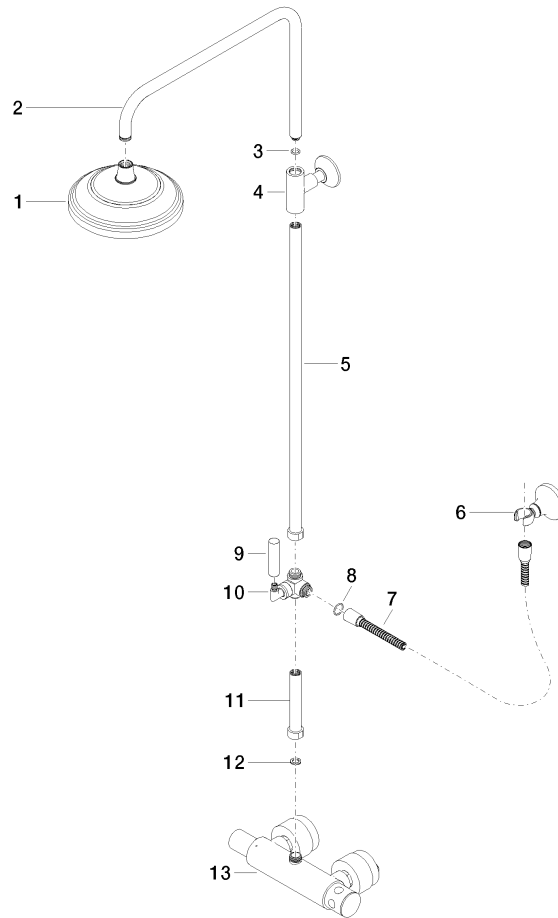

ST 050 304 6360

- shower with fixed riser projection 420mm
- rain shower Ø 200 mm
- rain shower with anti-scale system
- max. rainshower flow 14 l/min
- Function from: 8 l/min
- rotary diverter for fixed-riser shower/hand shower
- height of fittings up to rain shower (bottom edge) 985mm
- height of fittings up to top edge of elbow 1160mm
- two-part push-on rosette Ø 65 mm
- rosette for shower holder Ø 65mm
- rosette for wall mounting Ø 60mm
- gauge 150 mm - 13 mm
- metal shower hose 1250mm with integrated anti-twist protection
- 1/2" connection
- Pipe diameter 20 mm

Intrinsic protection against back flow.

NOTE: The handles must be ordered separately from the fittings!

MADISON Showerpipe with shower thermostat - Brushed Durabrass (23kt Gold)

---

MADISON

ST 050 304 6360

ST 050 304 6360  
1:10

**Flow rate chart**

**Certificates**

LGA\_38665.

ST 050 304 6360  
Parts for other finishes can be found here: Chrome

**Spare parts list**

No.	Item Number	Name	Quantity used	Delivery time
1	04 12 05 038 01-28	shower	1	60
2	04 28 22 101 20-28	spout	1	20
3	90 14 10 011 00 90	seal	1	2
4	90 17 11 037 01-28	holder	1	-
Spare part can no longer be ordered, please order the replacement item				
5	90 28 22 104 00-28	pipe	1	-
Spare part can no longer be ordered, please order the replacement item				
6	90 17 09 045 01-28	diverter	1	-
Spare part can no longer be ordered, please order the replacement item				
7	09 30 30 064-28	screw	1	20
8	09 18 20 011-28	base	1	20
9	09 28 22 013 90	pipe	1	2
10	11 170 370-28	MADISON Lever insert - Brushed Durabronz (23kt Gold)	1	20
11	09 30 30 062-28	screw	1	20
12	09 14 10 122 90	seal	1	2
13	28 104 970-28	Metal shower hose 1/2" x 1/2" x 1250 mm - Brushed Durabronz (23kt Gold)	1	10
14	28 050 410-28	holder	1	60
15	90 28 22 103 00-28	pipe	1	-
Spare part can no longer be ordered, please order the replacement item				
16	90 14 20 002 00 90	seal	1	2
17	04 17 01 044 01-28	fitting	1	20